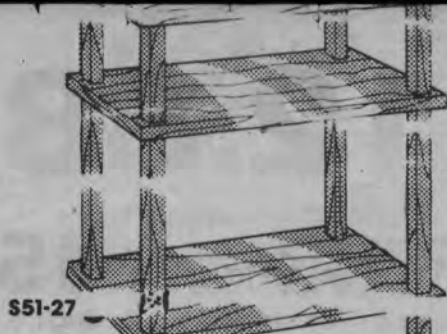

29.97

Fournier 3 Tier Stereo Stand
Assembles in minutes, no hand tools required.