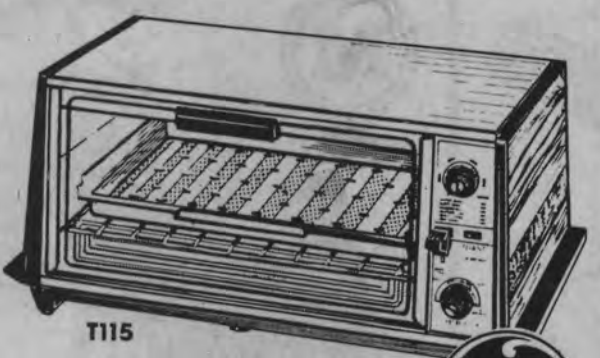

T115
Kmart® Sale Price **43.87**
Less Factory Rebate - **5.00**

Your Net Cost After Factory Rebate **38.87**

GE® Toast 'n Broil Toast-R-Oven
4-way unit: energy-saving oven, broiler, automatic toaster, top browner.