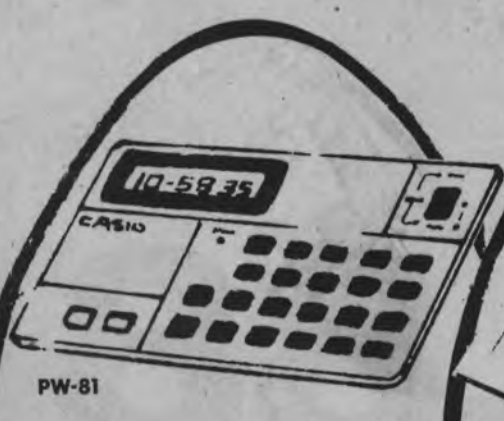

CAROL HENSEL  
MYRUS

NOW AVAILABLE IN  
**THE MUSIC PLACE**  
OUR RECORD & TAPE DEPARTMENT!

PW-81

**20.97**

**Alarm/Calculator**  
Ultra-thin calculator has alarm, clock and 8 digit calculator with memory.