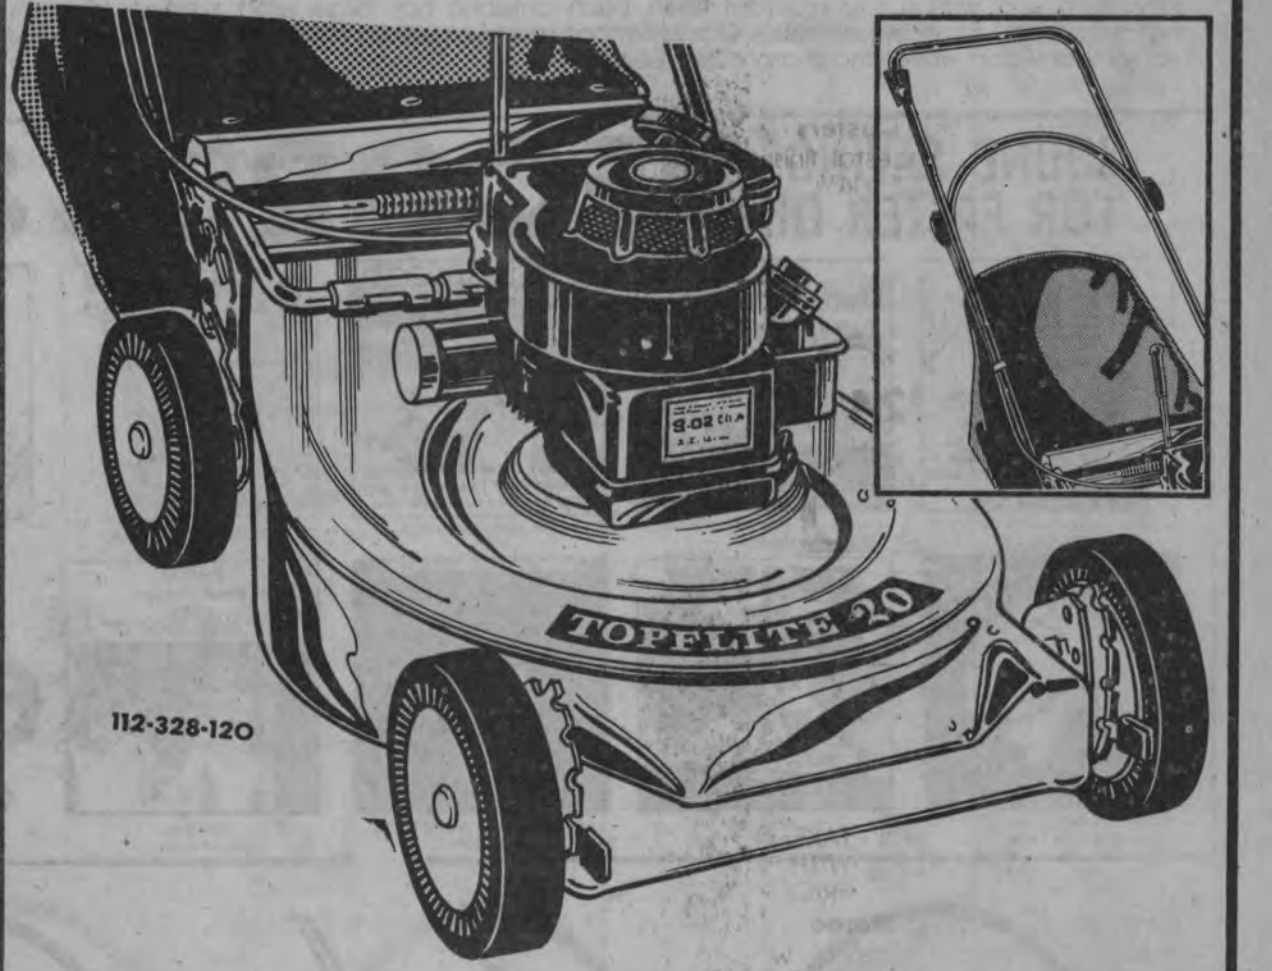

112-328-120

Sale Price

189.88

3 1/2-HP 20" Rear-bagger
Mower features a rear bag catcher, convenient on-hand throttle control, adjustable front and rear wheels and Briggs & Stratton® recoil-starter. Powerful mower tackles any yard with ease. The perfect addition to your yard-care equipment, just in time for spring and summer lawn duty. Now at a low Kmart® price.