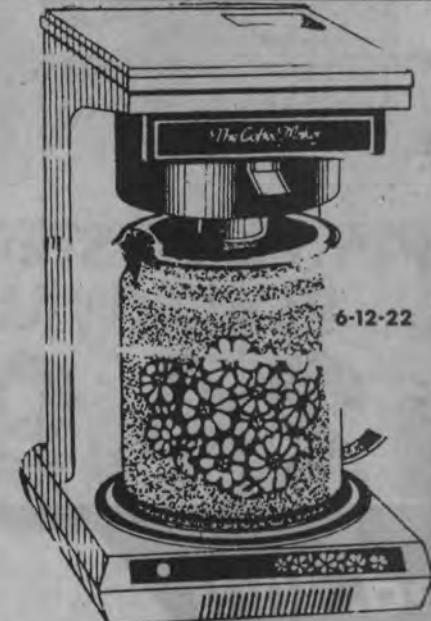

**\$78**

**RCA 12" Diag Black & White TV**  
Low power consumption, up-front controls, lightweight portable.

**23.97**

**Kmart Drip coffeemaker**  
"La Collection Fleurs" 10 cup with porcelain carafe.

**\$399** TAKE WITH PRICE